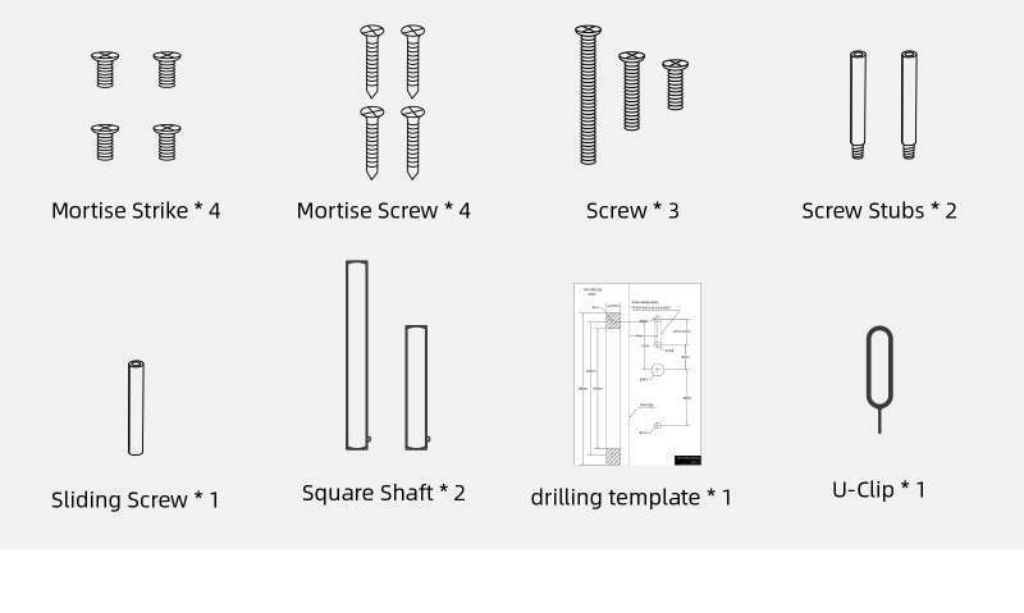

DIY INSTALLATION

EASY TO INSTALL WITH 1 SCREWDRIVER AND 2 SCREWS.

MULTIPLE WAYS TO UNLOCK

- 0 - 95%
Working Humidity
- 35°C ~ 55°C
Working Temperature
- 6V/4x AA Batteries
Working Voltage
- Less than 4.8V
Low Wattage Alarm

VOICE UNLOCK WITH ALEXA

works with amazon alexa
works with Google Assistant

SMART HANDLE LOCK H35

- Powered by **tuya** intelligence
- TTLock APP

Features

- Lock Dimension: 300mm(D)*72mm(L)*24.5mm(H);
- Available in Matted Black, Hairline Silver;
- Attractive smart access APP/WIFI / APP BLE / fingerprint / pincode / card.
- Voice Commands via Google Assistant & Amazon Alexa;
- User Capacity: Finger: 200, PIN: 200, Card: 200, E-key: unlimited;
- Suitable for all mortises: 4585 / 5085 / 6085 / 5572;
- Waterproof IP55;
- Easy installation;
- Adjustable for all door thickness;
- 1 year batteries life;
- 250K cycles time;
- 200 hours salt-spray ;
- USB for emergency power;
- Mechanical key for emergency;