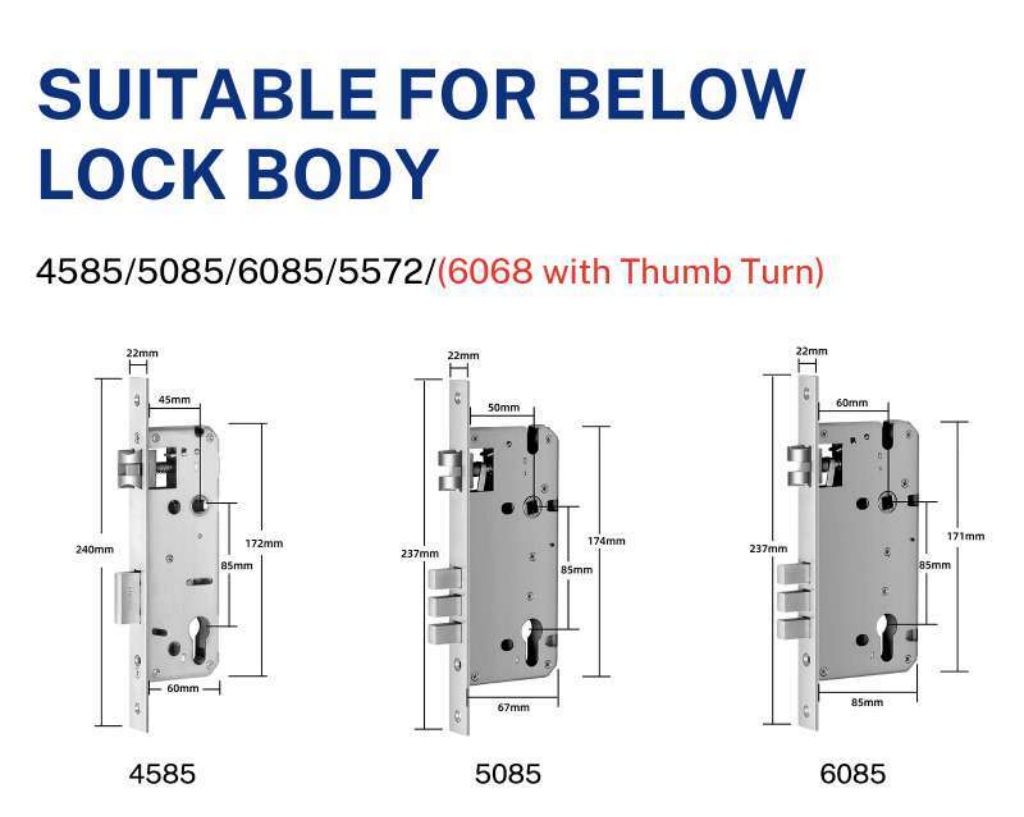

DIY INSTALLATION

EASY TO INSTALL WITH 1 SCREWDRIVER AND 2 SCREWS.

MULTIPLE WAYS TO UNLOCK

- 0 - 95%
Working Humidity
- 35°C ~ 55°C
Working Temperature
- 6V/4x AA Batteries
Working Voltage
- Less than 4.8V
Low Wattage Alarm

VOICE UNLOCK WITH ALEXA

works with amazon alexa
works with Google Assistant

SMART HANDLE LOCK H35

- Powered by **tuya** intelligence
- TTLock APP

Features

- Lock Dimension: 300mm(D)*72mm(L)*24.5mm(H);
- Available in Matted Black, Hairline Silver;
- Attractive smart access APP/WIFI / APP BLE / fingerprint / pincode / card.
- Voice Commands via Google Assistant & Amazon Alexa;
- User Capacity: Finger: 200, PIN: 200, Card: 200, E-key: unlimited;
- Suitable for all mortises: 4585 / 5085 / 6085 / 5572;
- Waterproof IP55;
- Easy installation;
- Adjustable for all door thickness;
- 1 year batteries life;
- 250K cycles time;
- 200 hours salt-spray ;
- USB for emergency power;
- Mechanical key for emergency;