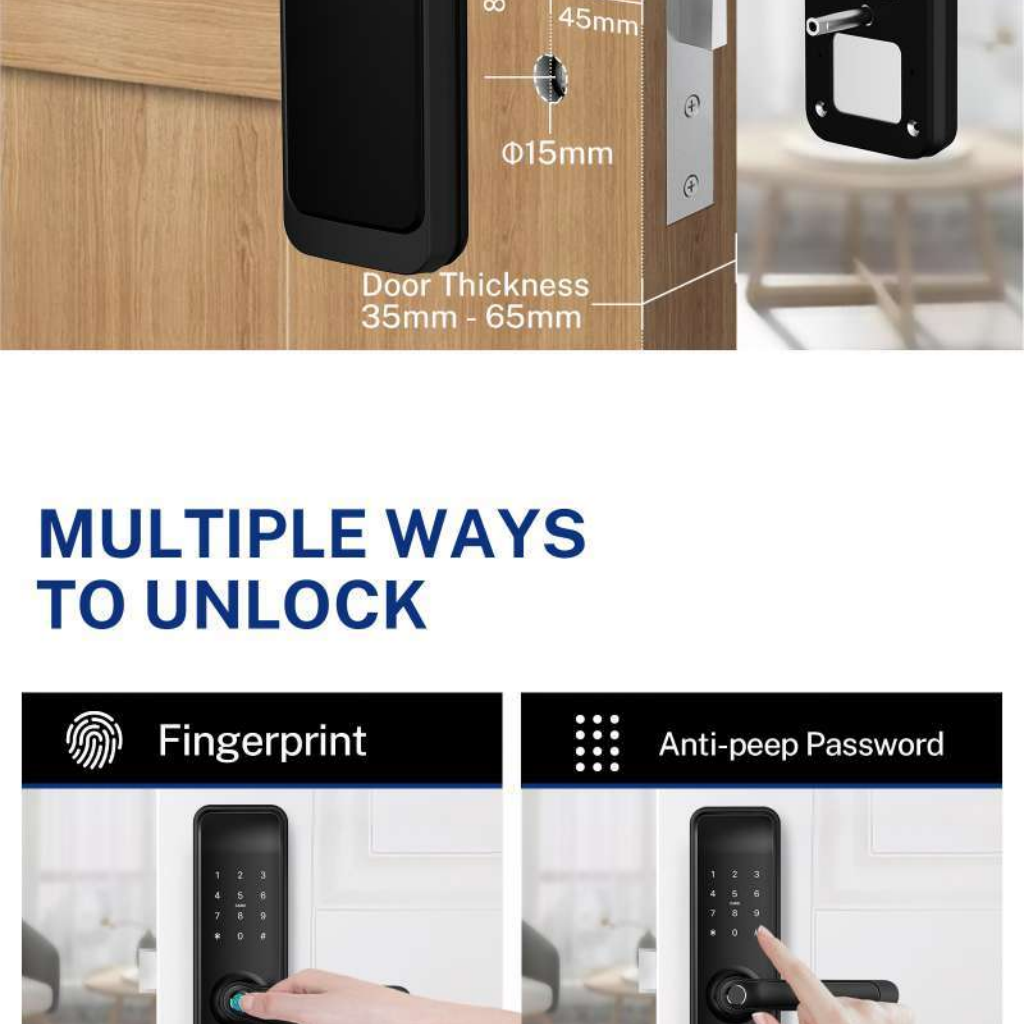

- BLE
- Fingerprint
- Password
- CARD
- Mechanical Key
- APP
- Remote Control

CHECK UNLOCKED RECORDS

Before - only key unlock

APP BLE / Fingerprint / Card unlock / WiFi unlock
Pin code unlock / Mechanical key unlock

DIY INSTALLATION

EASY TO INSTALL WITH 1 SCREWDRIVER AND 2 SCREWS.

MULTIPLE WAYS TO UNLOCK

- 0 - 95%
Working Humidity
- 35°C ~ 55°C
Working Temperature
- 6V/4x AA Batteries
Working Voltage
- Less than 4.8V
Low Wattage Alarm

VOICE UNLOCK WITH ALEXA

works with amazon alexa
works with Google Assistant

SMART HANDLE LOCK H35

- Powered by **tuya** intelligence
- TTLock APP

Features

- Lock Dimension: 300mm(D)*72mm(L)*24.5mm(H);
- Available in Matted Black, Hairline Silver;
- Attractive smart access APP/WIFI / APP BLE / fingerprint / pincode / card.
- Voice Commands via Google Assistant & Amazon Alexa;
- User Capacity: Finger: 200, PIN: 200, Card: 200, E-key: unlimited;
- Suitable for all mortises: 4585 / 5085 / 6085 / 5572;
- Waterproof IP55;
- Easy installation;
- Adjustable for all door thickness;
- 1 year batteries life;
- 250K cycles time;
- 200 hours salt-spray ;
- USB for emergency power;
- Mechanical key for emergency;