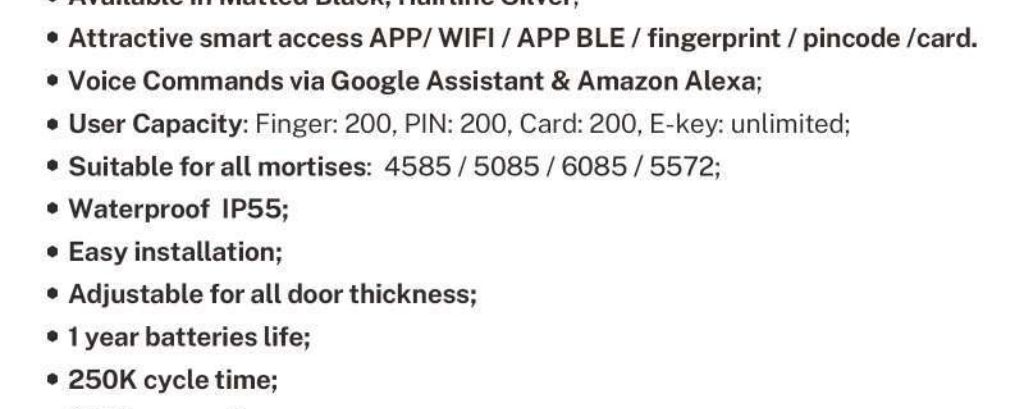

MULTIPLE WAYS TO UNLOCK

- 0 - 95%
  Working Humidity
- -35°C ~ 55°C
  Working Temperature
- 6V/4x AA Batteries
  Working Voltage
- Less than 4.8V
  Low Wattage Alarm