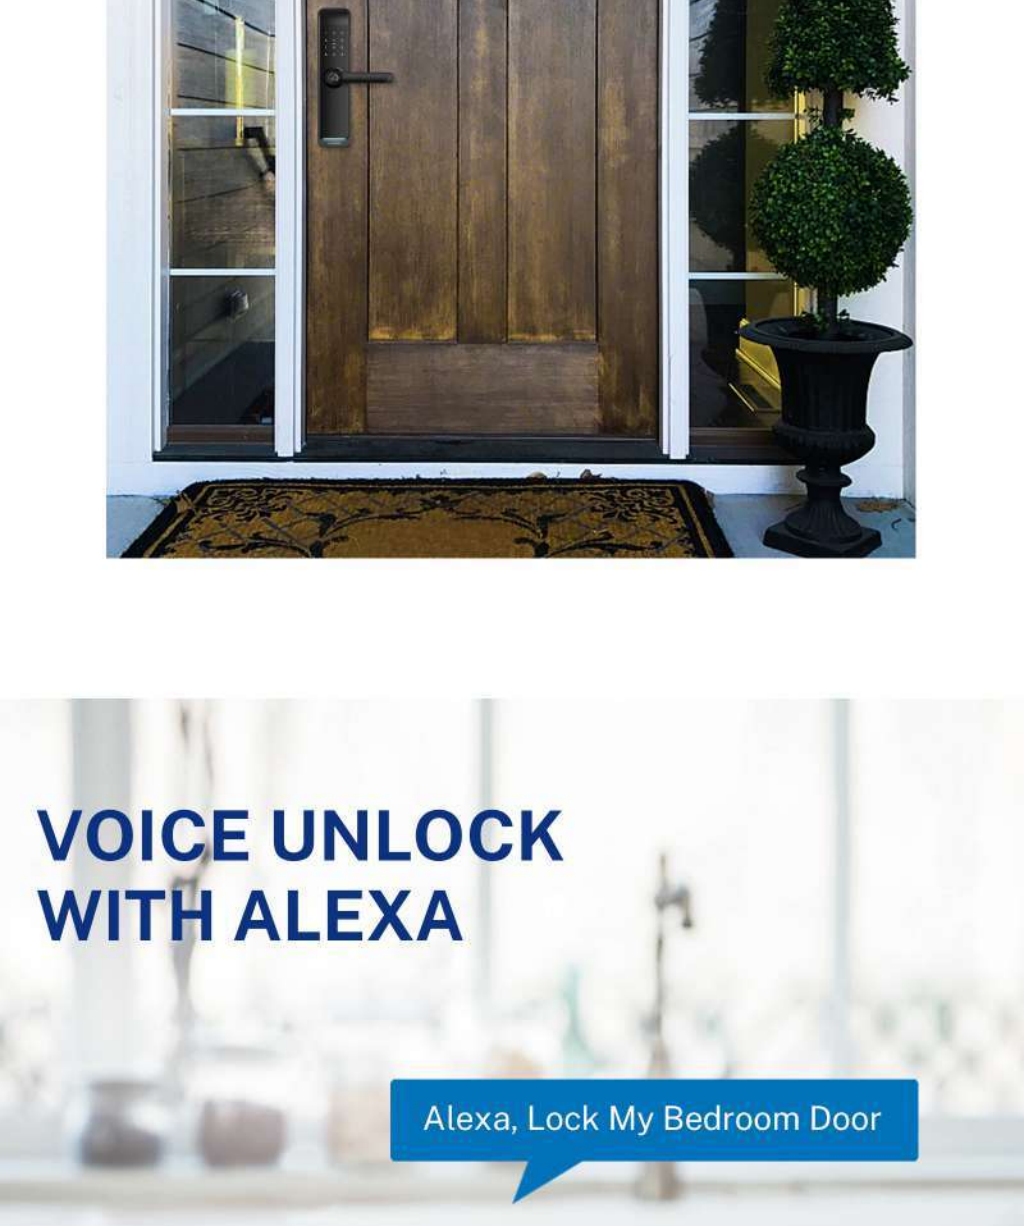

DIY INSTALLATION

EASY TO INSTALL WITH 1 SCREWDRIVER AND 2 SCREWS.