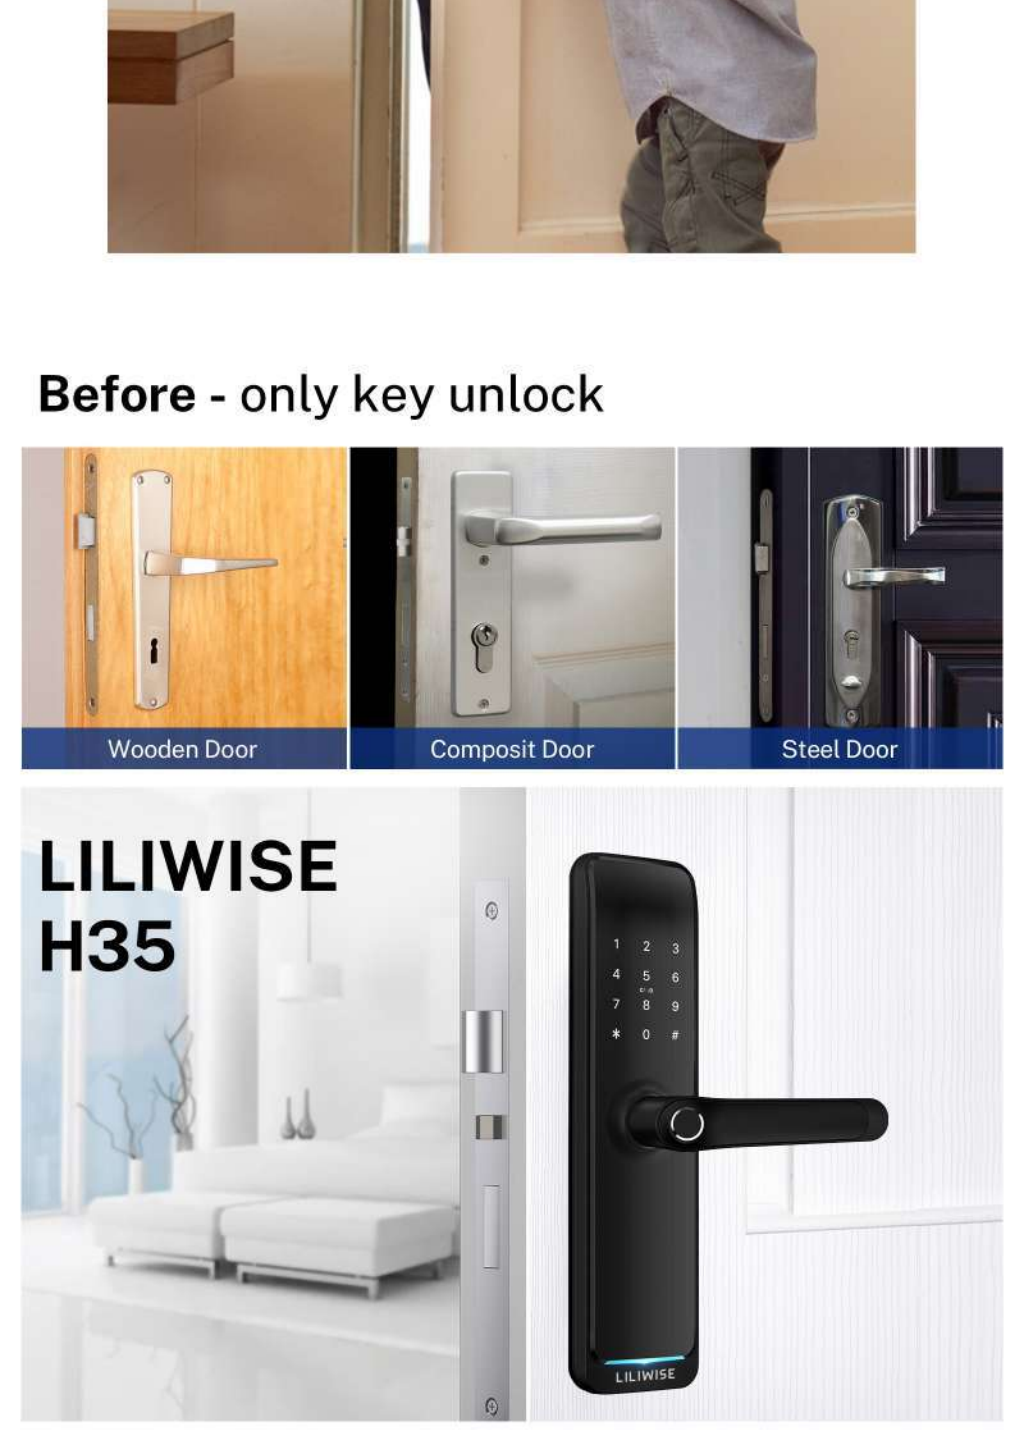

- BLE
- Fingerprint
- Password
- CARD
- Mechanical Key
- APP
- Remote Control

CHECK UNLOCKED RECORDS

Before - only key unlock

APP BLE / Fingerprint / Card unlock / WiFi unlock
Pin code unlock / Mechanical key unlock

DIY INSTALLATION

EASY TO INSTALL WITH 1 SCREWDRIVER AND 2 SCREWS.

MULTIPLE WAYS TO UNLOCK

- 0 - 95%
Working Humidity
- 35°C ~ 55°C
Working Temperature
- 6V/4x AA Batteries
Working Voltage
- Less than 4.8V
Low Wattage Alarm

VOICE UNLOCK WITH ALEXA

works with amazon alexa
works with Google Assistant

SMART HANDLE LOCK H35

- Powered by **tuya** intelligence
- TTLock APP

Features

- Lock Dimension: 300mm(D)*72mm(L)*24.5mm(H);
- Available in Matted Black, Hairline Silver;
- Attractive smart access APP/WIFI / APP BLE / fingerprint / pincode / card.
- Voice Commands via Google Assistant & Amazon Alexa;
- User Capacity: Finger: 200, PIN: 200, Card: 200, E-key: unlimited;
- Suitable for all mortises: 4585 / 5085 / 6085 / 5572;
- Waterproof IP55;
- Easy installation;
- Adjustable for all door thickness;
- 1 year batteries life;
- 250K cycles time;
- 200 hours salt-spray ;
- USB for emergency power;
- Mechanical key for emergency;