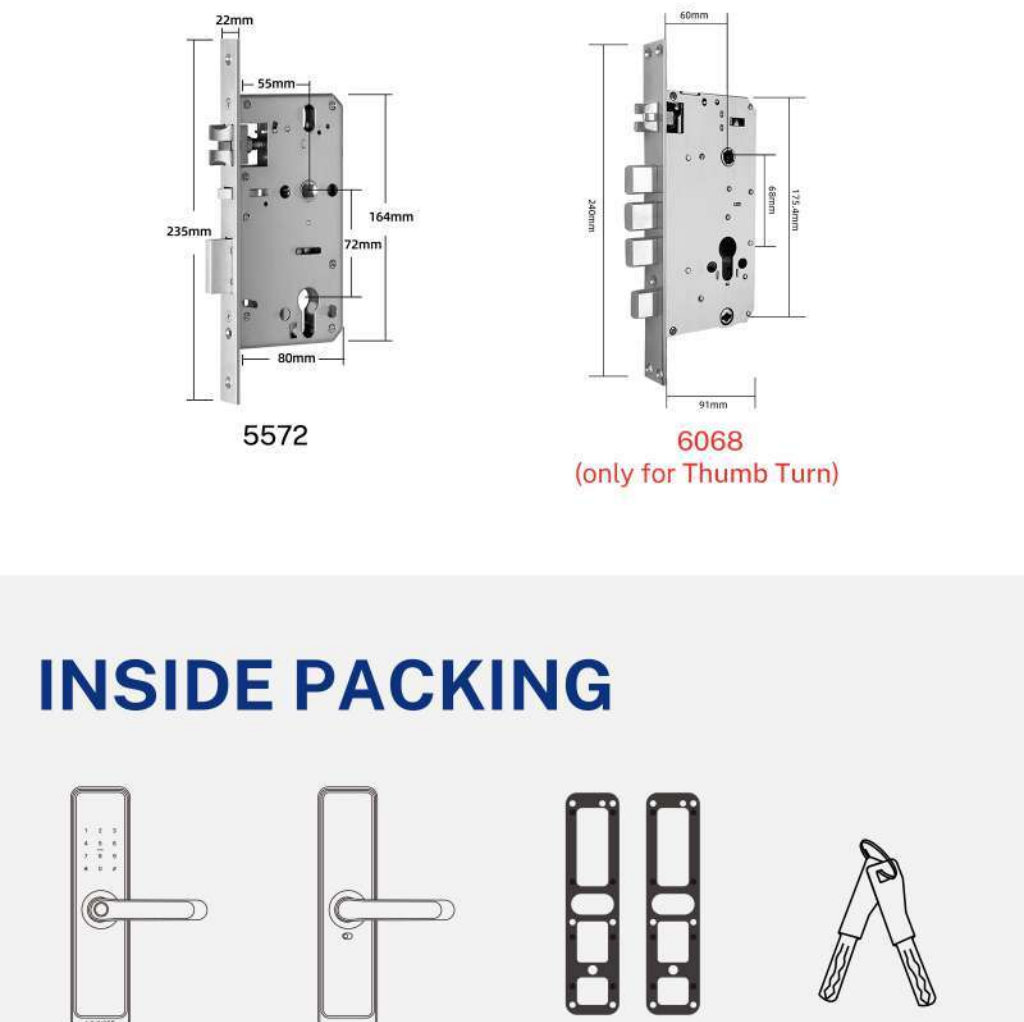

DIY INSTALLATION

EASY TO INSTALL WITH 1 SCREWDRIVER AND 2 SCREWS.

MULTIPLE WAYS TO UNLOCK

- 0 - 95%
Working Humidity
- 35°C ~ 55°C
Working Temperature
- 6V/4x AA Batteries
Working Voltage
- Less than 4.8V
Low Wattage Alarm

VOICE UNLOCK WITH ALEXA

works with amazon alexa
works with Google Assistant

SMART HANDLE LOCK H35

- Powered by **tuya** intelligence
- TTLock APP

Features

- Lock Dimension: 300mm(D)*72mm(L)*24.5mm(H);
- Available in Matted Black, Hairline Silver;
- Attractive smart access APP/WIFI / APP BLE / fingerprint / pincode / card.
- Voice Commands via Google Assistant & Amazon Alexa;
- User Capacity: Finger: 200, PIN: 200, Card: 200, E-key: unlimited;
- Suitable for all mortises: 4585 / 5085 / 6085 / 5572;
- Waterproof IP55;
- Easy installation;
- Adjustable for all door thickness;
- 1 year batteries life;
- 250K cycles time;
- 200 hours salt-spray ;
- USB for emergency power;
- Mechanical key for emergency;