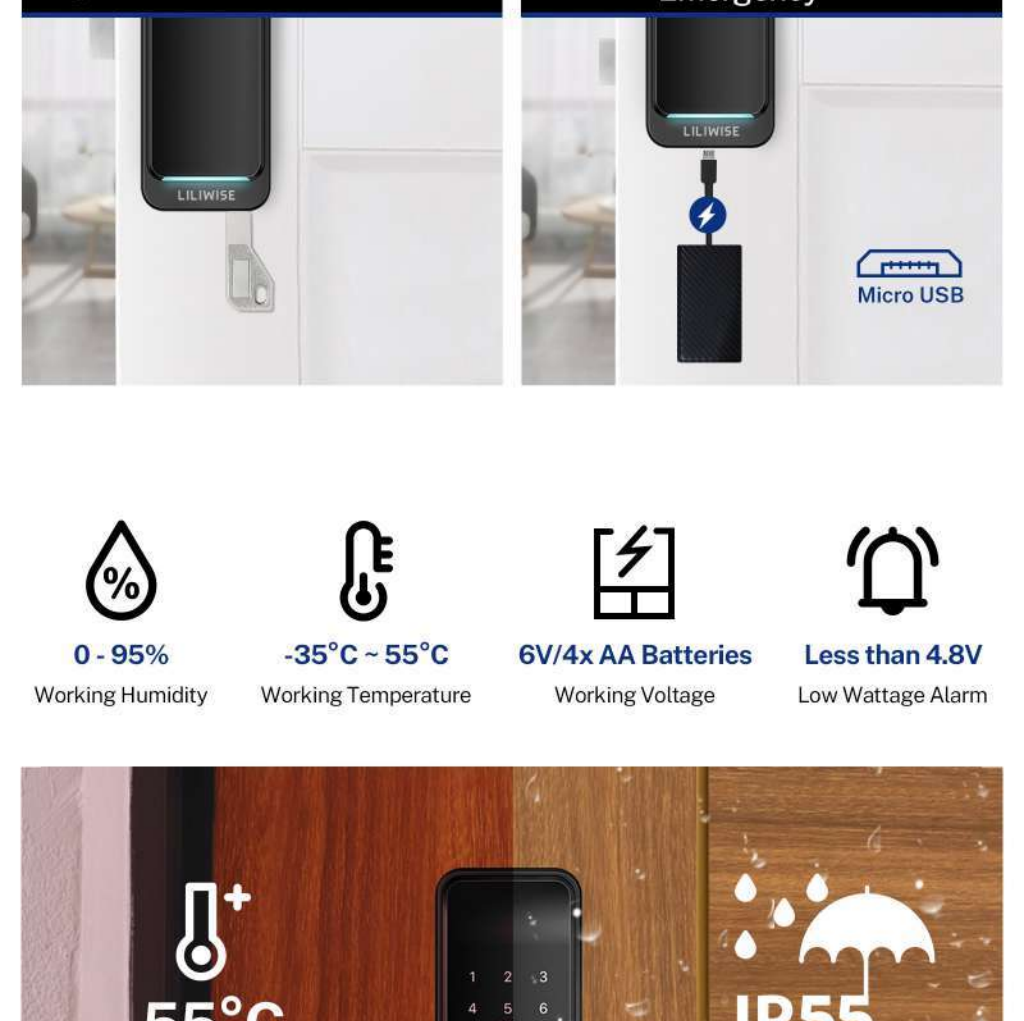

- BLE
- Fingerprint
- Password
- CARD
- Mechanical Key
- APP
- Remote Control

CHECK UNLOCKED RECORDS

Before - only key unlock

APP BLE / Fingerprint / Card unlock / WiFi unlock
Pin code unlock / Mechanical key unlock

DIY INSTALLATION

EASY TO INSTALL WITH 1 SCREWDRIVER AND 2 SCREWS.

MULTIPLE WAYS TO UNLOCK

- 0 - 95%
Working Humidity
- 35°C ~ 55°C
Working Temperature
- 6V/4x AA Batteries
Working Voltage
- Less than 4.8V
Low Wattage Alarm

VOICE UNLOCK WITH ALEXA

works with amazon alexa
works with Google Assistant

SMART HANDLE LOCK H35

- Powered by **tuya** intelligence
- TTLock APP

Features

- Lock Dimension: 300mm(D)*72mm(L)*24.5mm(H);
- Available in Matted Black, Hairline Silver;
- Attractive smart access APP/WIFI / APP BLE / fingerprint / pincode / card.
- Voice Commands via Google Assistant & Amazon Alexa;
- User Capacity: Finger: 200, PIN: 200, Card: 200, E-key: unlimited;
- Suitable for all mortises: 4585 / 5085 / 6085 / 5572;
- Waterproof IP55;
- Easy installation;
- Adjustable for all door thickness;
- 1 year batteries life;
- 250K cycles time;
- 200 hours salt-spray ;
- USB for emergency power;
- Mechanical key for emergency;