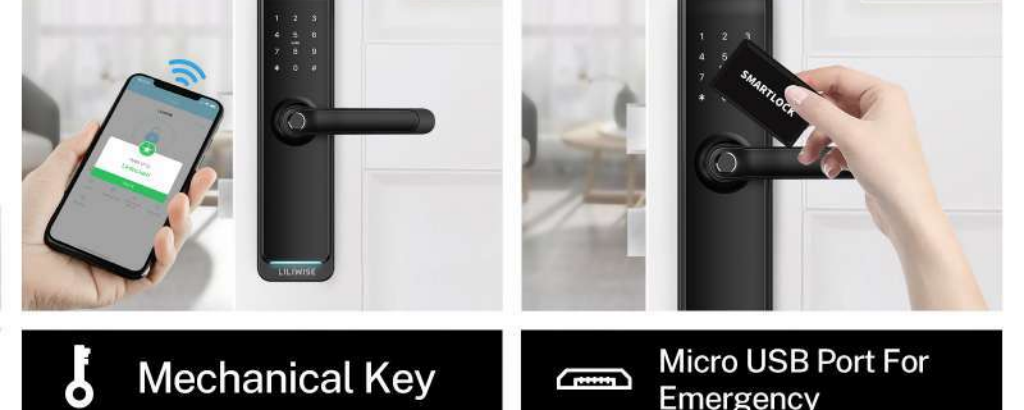

- BLE
- Fingerprint
- Password
- CARD
- Mechanical Key
- APP
- Remote Control

CHECK UNLOCKED RECORDS

Before - only key unlock

APP BLE / Fingerprint / Card unlock / WiFi unlock
Pin code unlock / Mechanical key unlock

DIY INSTALLATION

EASY TO INSTALL WITH 1 SCREWDRIVER AND 2 SCREWS.

MULTIPLE WAYS TO UNLOCK

- 0 - 95%
Working Humidity
- 35°C ~ 55°C
Working Temperature
- 6V/4x AA Batteries
Working Voltage
- Less than 4.8V
Low Wattage Alarm

VOICE UNLOCK WITH ALEXA

works with amazon alexa
works with Google Assistant

SMART HANDLE LOCK H35

- Powered by **tuya** intelligence
- TTLock APP

Features

- Lock Dimension: 300mm(D)*72mm(L)*24.5mm(H);
- Available in Matted Black, Hairline Silver;
- Attractive smart access APP/WIFI / APP BLE / fingerprint / pincode / card.
- Voice Commands via Google Assistant & Amazon Alexa;
- User Capacity: Finger: 200, PIN: 200, Card: 200, E-key: unlimited;
- Suitable for all mortises: 4585 / 5085 / 6085 / 5572;
- Waterproof IP55;
- Easy installation;
- Adjustable for all door thickness;
- 1 year batteries life;
- 250K cycles time;
- 200 hours salt-spray ;
- USB for emergency power;
- Mechanical key for emergency;